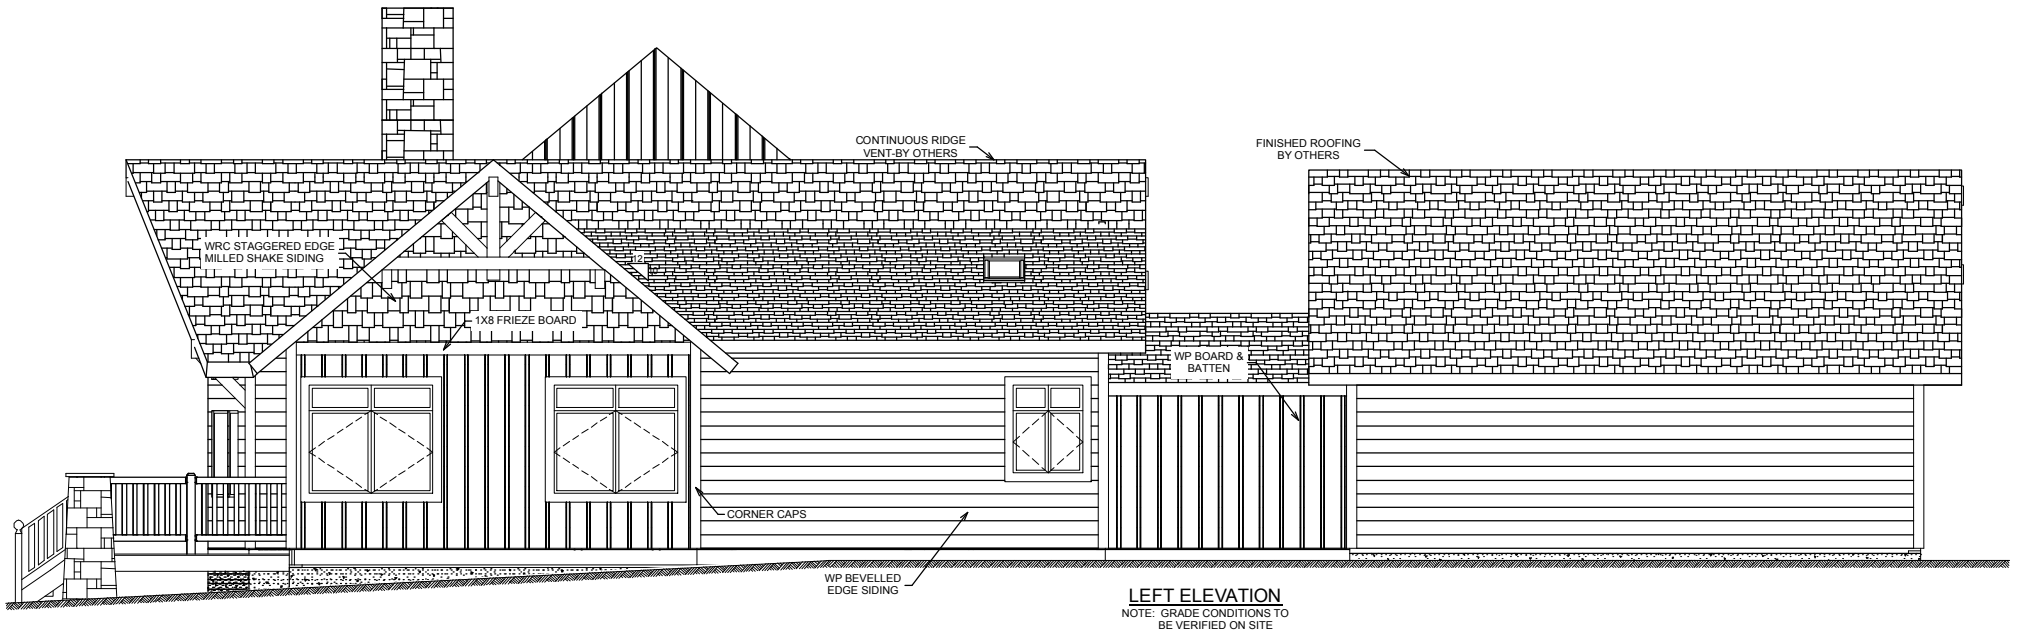

Copyrighted Home Plan ©2011
Natural Element Homes, LLC
1-866-618-6564

Approved By: _____

Date: _____