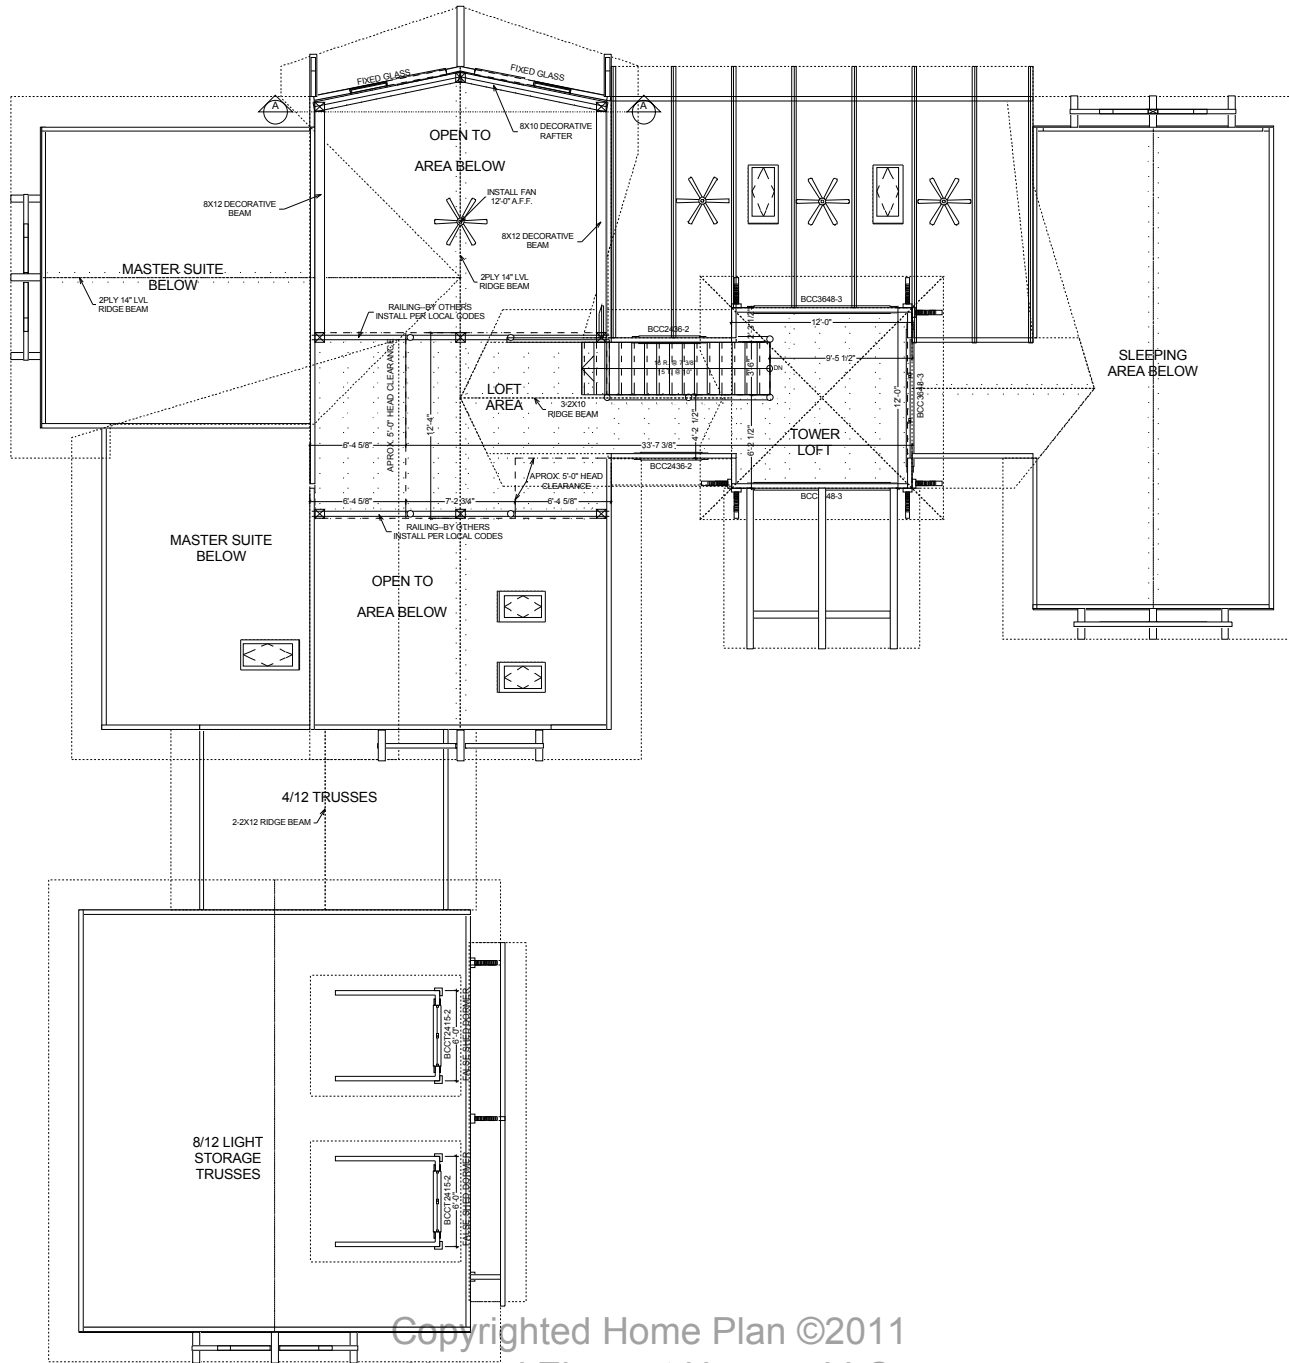

Copyrighted Home Plan ©2011
Natural Element Homes, LLC
1-866-618-6564