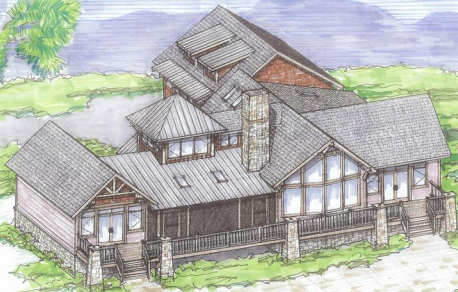

*natural element homes*

A. WALKER

## THE LONG BRANCH TOWER

114 County Road 577 ◊ Englewood, Tennessee ◊ 1-866-618-6564 ◊ [www.NaturalElementHomes.com](http://www.NaturalElementHomes.com)

© 2011 Natural Element Homes, LLC

*natural element homes*